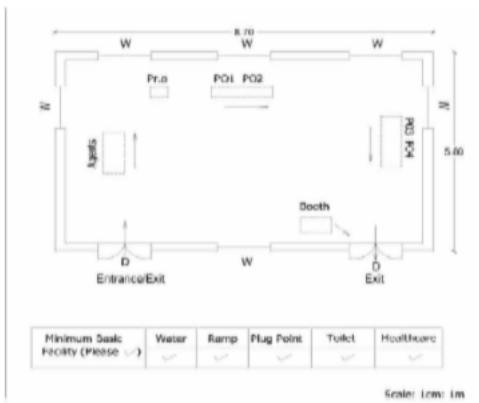

Nazri Naksha

Google Map View

Polling Station Building Front View

Polling Station Front View

Cad View

Key MAP View