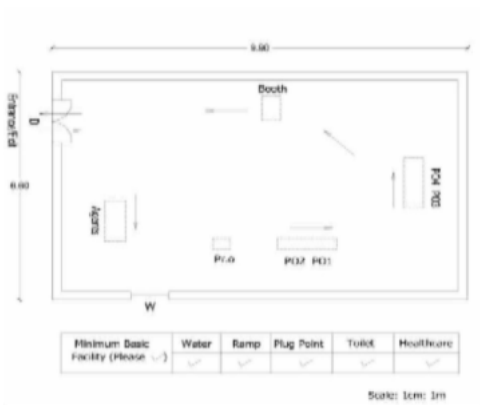

Nazri Naksha

Google Map View

Cad View