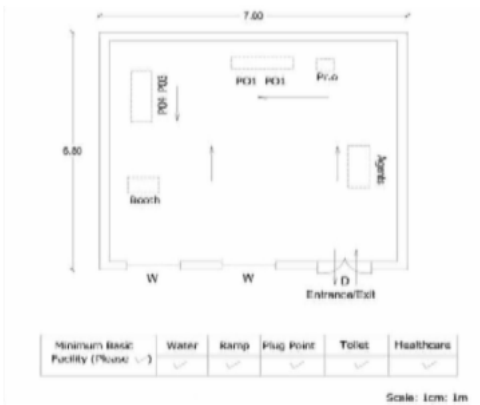

Nazri Naksha

Google Map View

Polling Station Building Front View

Polling Station Front View

Cad View

Key MAP View