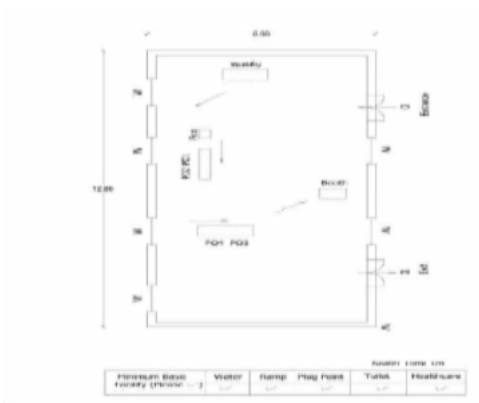

Nazri Naksha

Google Map View

Cad View