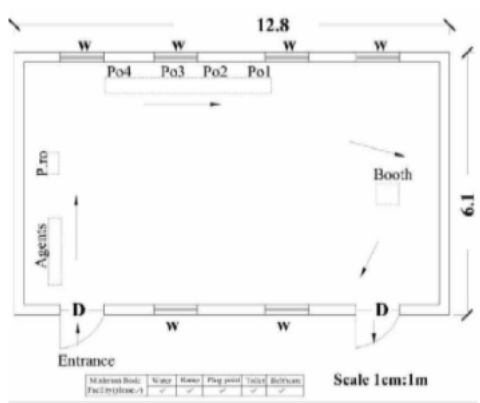

Nazri Naksha

Google Map View

Polling Station Building Front View

Polling Station Front View

Cad View

Key MAP View