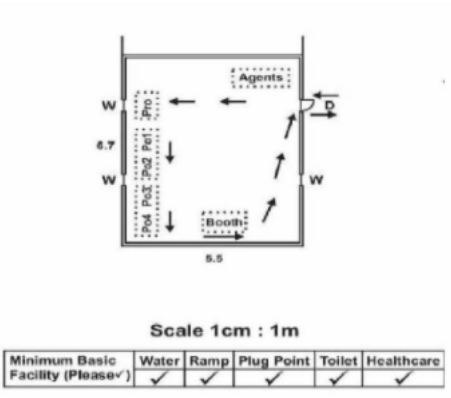

Nazri Naksha

Google Map View

Polling Station Building Front View

Polling Station Front View

Cad View

Key MAP View