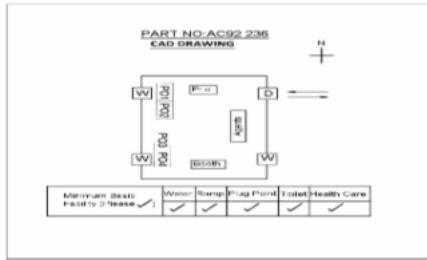

Nazri Naksha

Google Map View

Polling Station Building Front View

Polling Station Front View

Cad View

Key MAP View