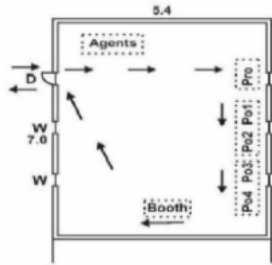

Google Map View

Polling Station Building Front View

ELEVATION

Polling Station Front View

Cad View

Scale 1cm : 1m

Minimum Basic Facility (Please✓)	Water	Ramp	Plug Point	Toilet	Healthcare
	✓	✓	✓	✓	✓

Key MAP View