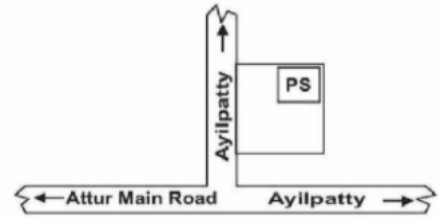

Google Map View

Polling Station Building Front View

ELEVATION

Polling Station Front View

Cad View

Scale 1cm : 1m

Minimum Basic Facility (Please✓)	Water	Ramp	Plug Point	Toilet	Healthcare
	✓	✓	✓	✓	✓

Key MAP View