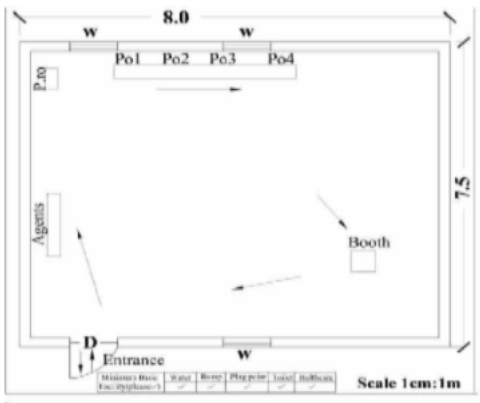

Nazri Naksha

Google Map View

Polling Station Building Front View

Polling Station Front View

Cad View

Key MAP View