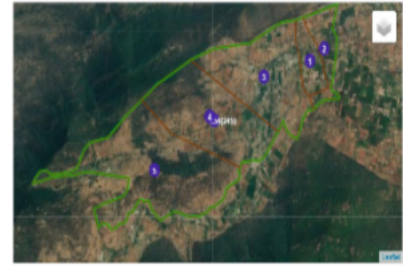

Nazri Naksha

Google Map View