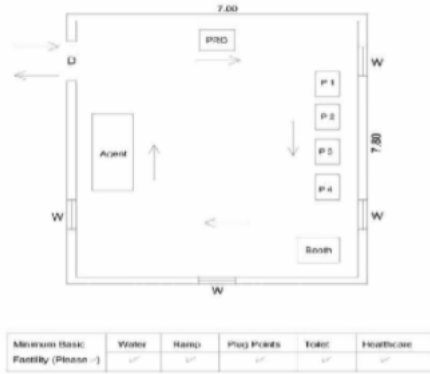

Nazri Naksha

Google Map View

Polling Station Building Front View

Polling Station Front View

Cad View

Key MAP View