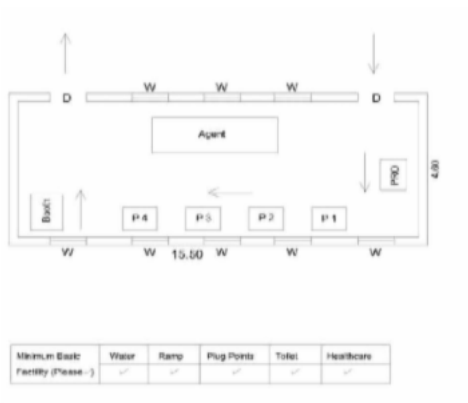

Nazri Naksha

Google Map View

Polling Station Building Front View

Polling Station Front View

Cad View

Key MAP View