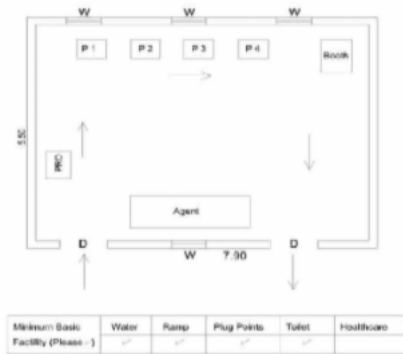

Nazri Naksha

Google Map View

Polling Station Building Front View

Polling Station Front View

Cad View

Key MAP View