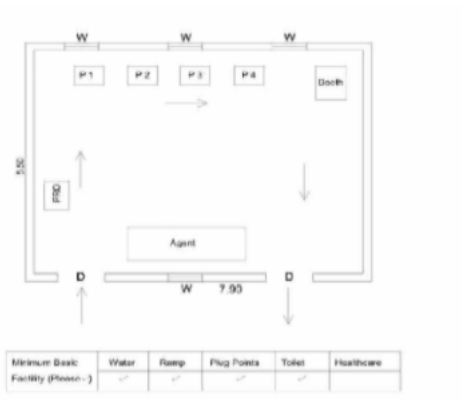

Nazri Naksha

Google Map View

Polling Station Building Front View

Polling Station Front View

Cad View

Key MAP View