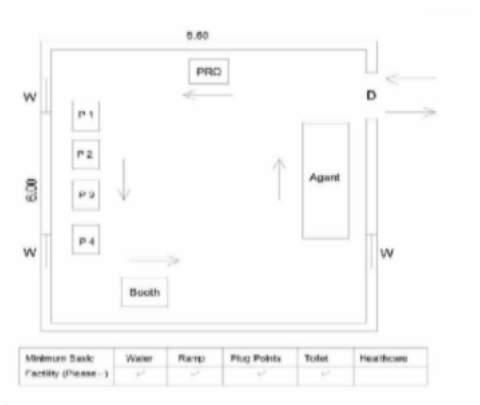

Nazri Naksha

Google Map View

Polling Station Building Front View

Polling Station Front View

Cad View

Key MAP View