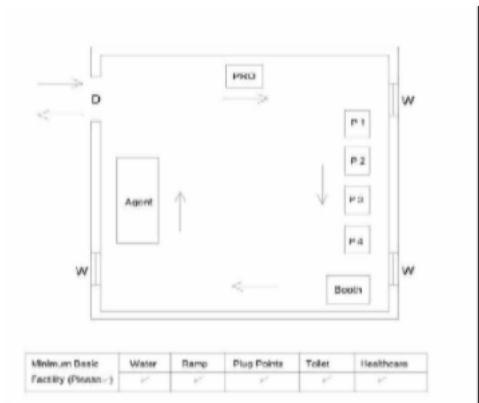

Nazri Naksha

Google Map View

Polling Station Building Front View

Polling Station Front View

Cad View

Key MAP View