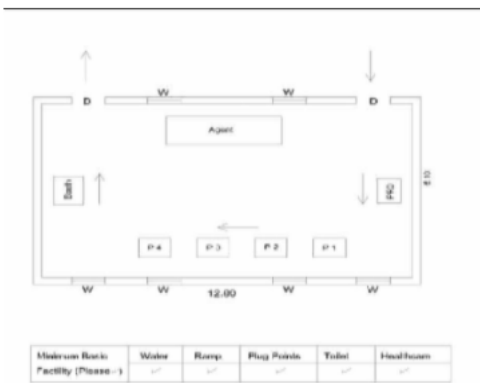

Nazri Naksha

Google Map View

Polling Station Building Front View

Polling Station Front View

Cad View

Key MAP View