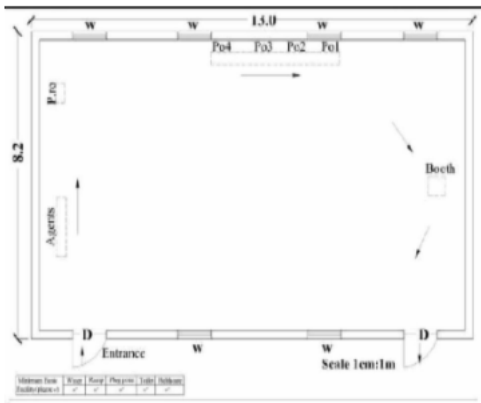

Nazri Naksha

Google Map View

Polling Station Building Front View

Polling Station Front View

Cad View

Key MAP View