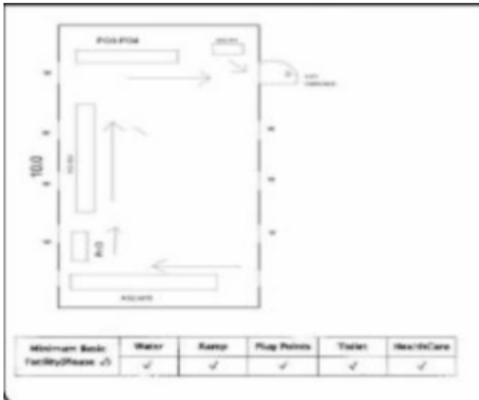

Nazri Naksha

Google Map View

Polling Station Building Front View

Polling Station Front View

Cad View

Key MAP View