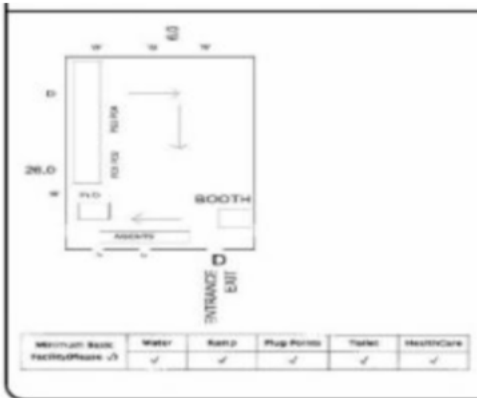

Nazri Naksha

Google Map View

Cad View