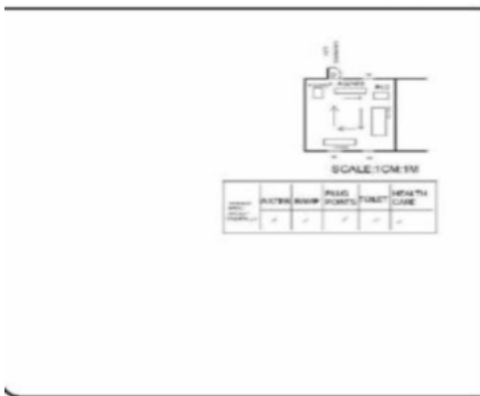

Nazri Naksha

Google Map View

Polling Station Building Front View

Polling Station Front View

Cad View

Key MAP View