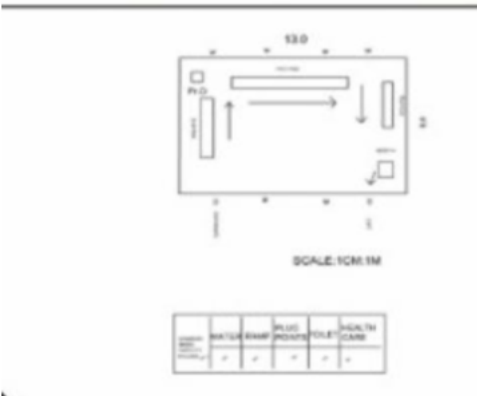

Nazri Naksha

Google Map View

Cad View