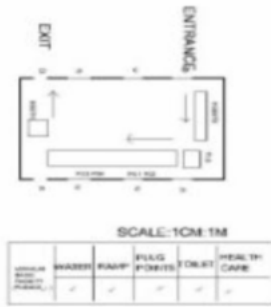

Nazri Naksha

Google Map View

Cad View