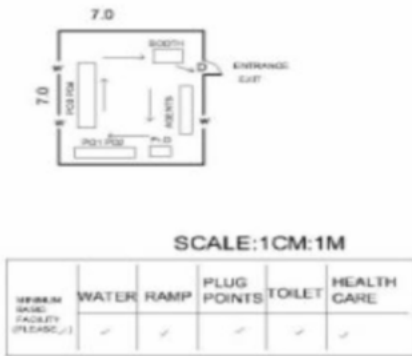

Nazri Naksha

Google Map View

Cad View