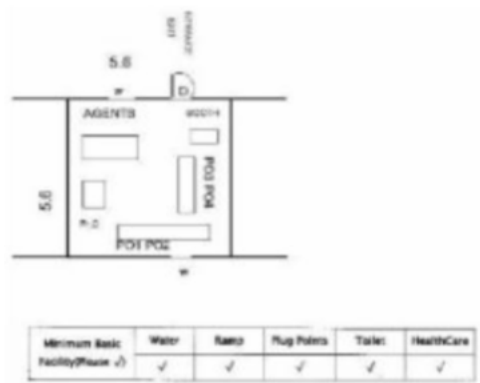

Nazri Naksha

Google Map View

Polling Station Building Front View

Polling Station Front View

Cad View

Key MAP View