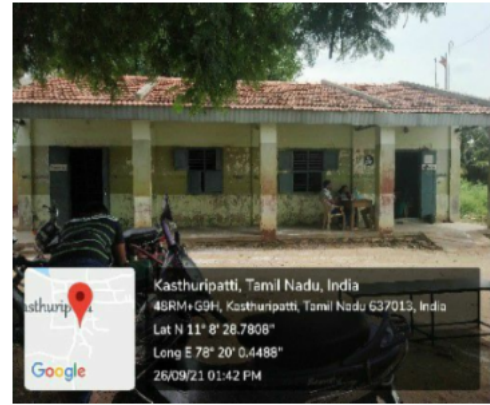

Polling Station Front View