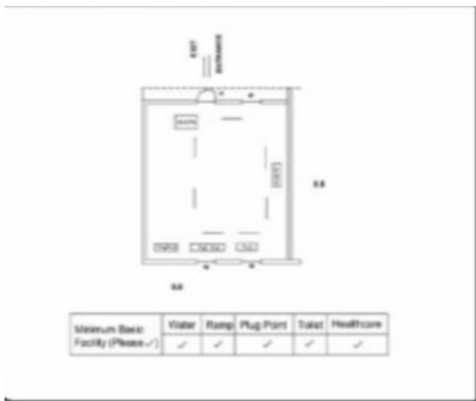

Nazri Naksha

Google Map View

Polling Station Building Front View

Polling Station Front View

Cad View

Key MAP View