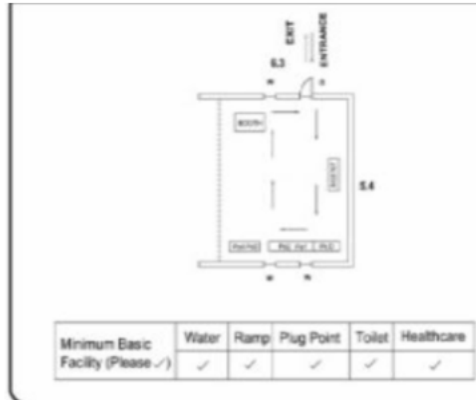

Nazri Naksha

Google Map View

Polling Station Building Front View

Polling Station Front View

Cad View

Key MAP View