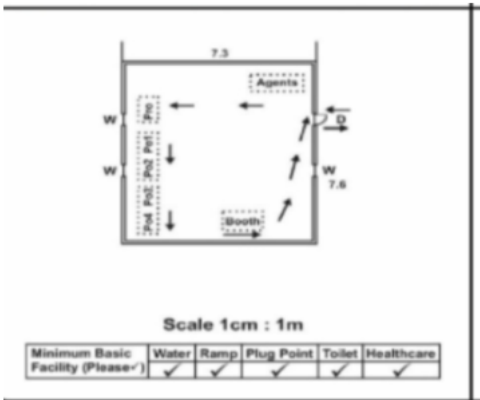

Nazri Naksha

Google Map View

Polling Station Building Front View

Polling Station Front View

Cad View

Key MAP View