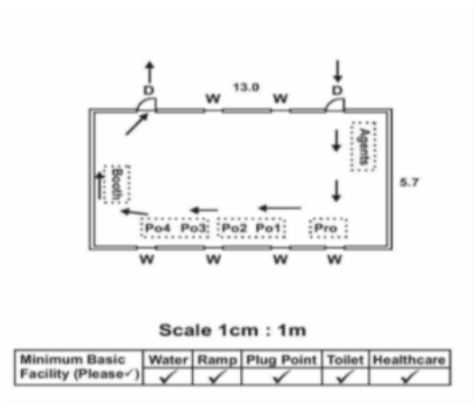

Nazri Naksha

Google Map View

Polling Station Building Front View

Polling Station Front View

Cad View

Key MAP View