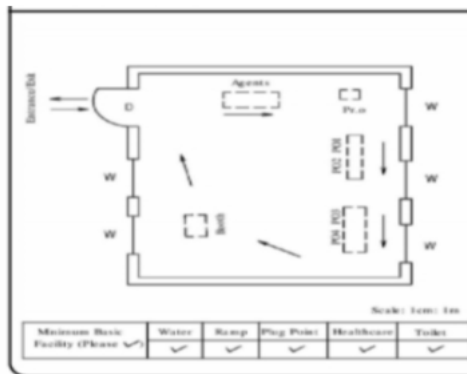

Nazri Naksha

Google Map View

Cad View