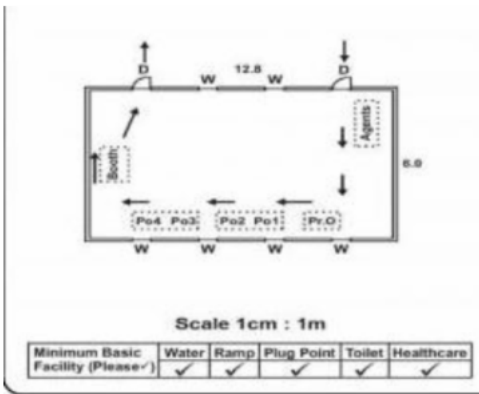

Nazri Naksha

Google Map View

Cad View