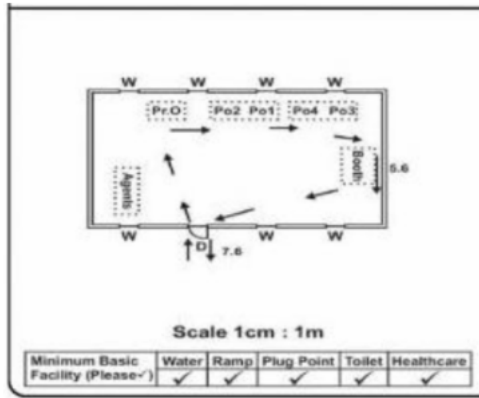

Nazri Naksha

Google Map View

Polling Station Building Front View

Polling Station Front View

Cad View

Key MAP View