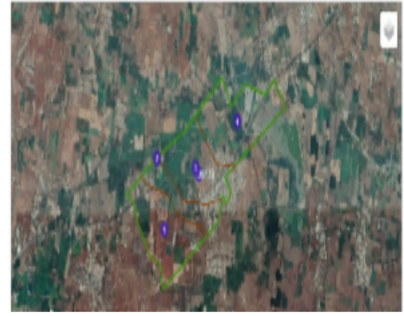

Nazri Naksha

Google Map View