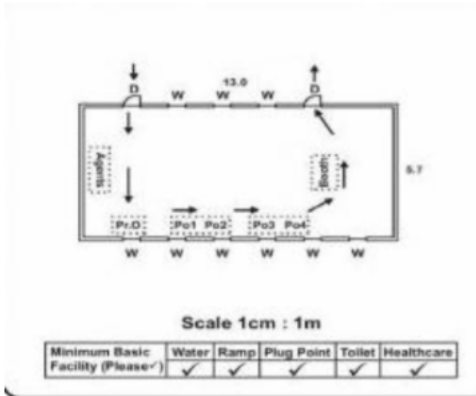

Nazri Naksha

Google Map View

Cad View