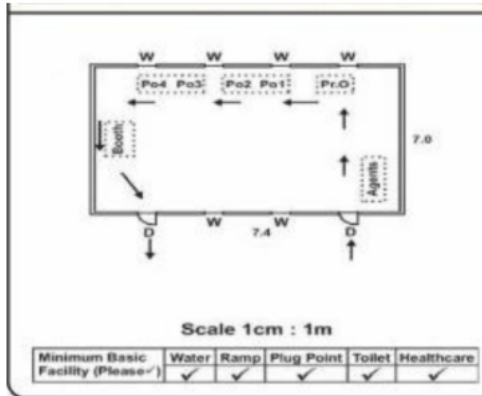

Nazri Naksha

Google Map View

Polling Station Building Front View

Polling Station Front View

Cad View

Key MAP View