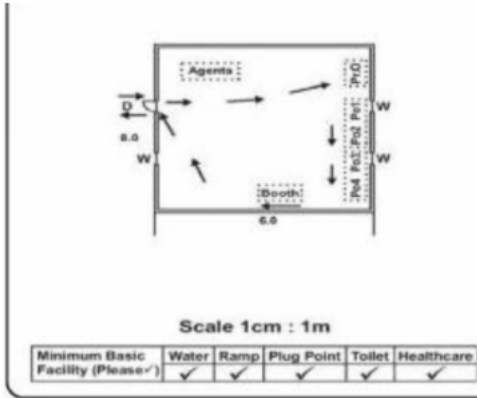

Nazri Naksha

Google Map View

Cad View