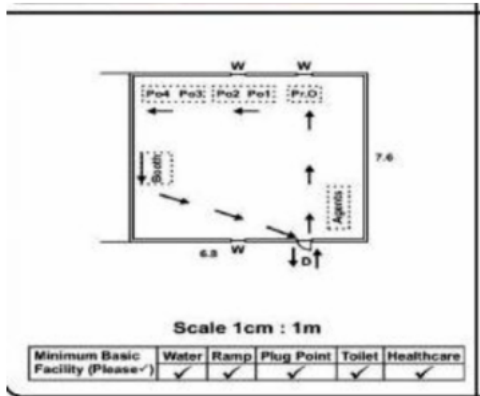

Nazri Naksha

Google Map View

Cad View