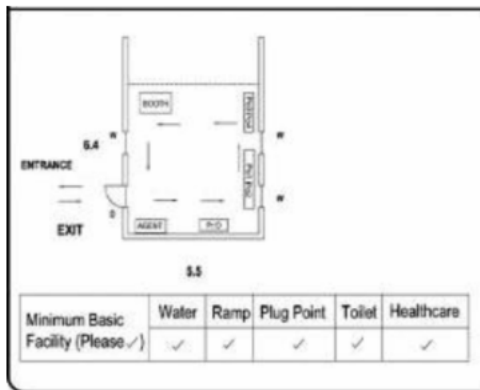

Nazri Naksha

Google Map View

Polling Station Building Front View

Polling Station Front View

Cad View

Key MAP View