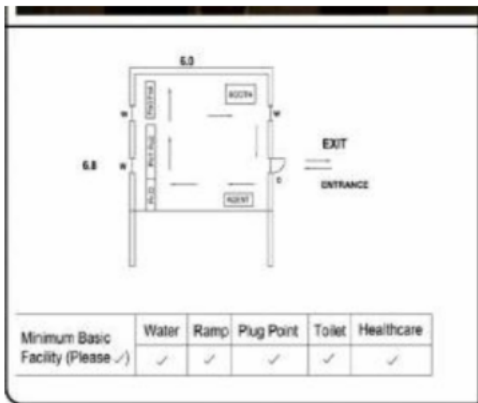

Nazri Naksha

Google Map View

Polling Station Building Front View

Polling Station Front View

Cad View

Key MAP View