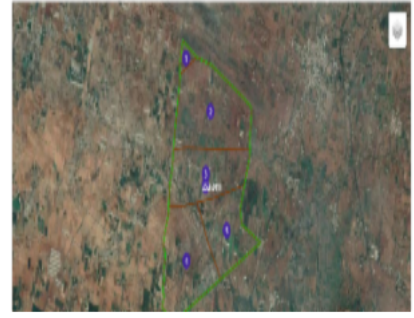

Nazri Naksha

Google Map View