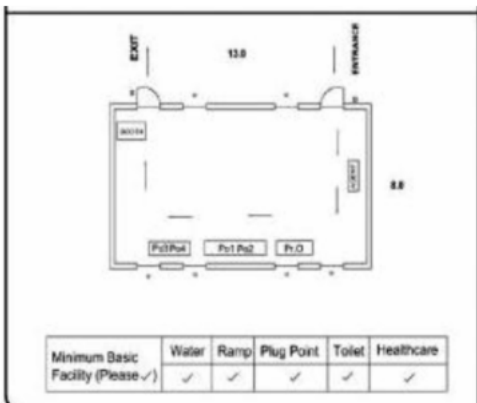

Nazri Naksha

Google Map View

Polling Station Building Front View

Polling Station Front View

Cad View

Key MAP View