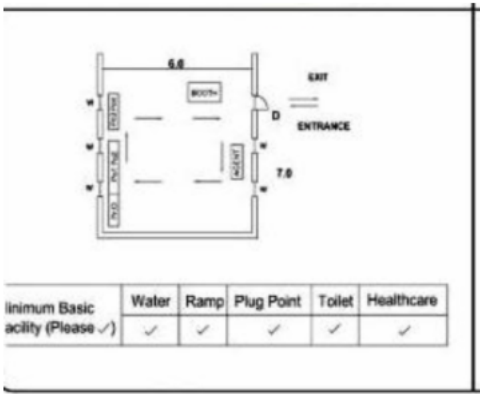

Nazri Naksha

Google Map View

Polling Station Building Front View

Polling Station Front View

Cad View

Key MAP View