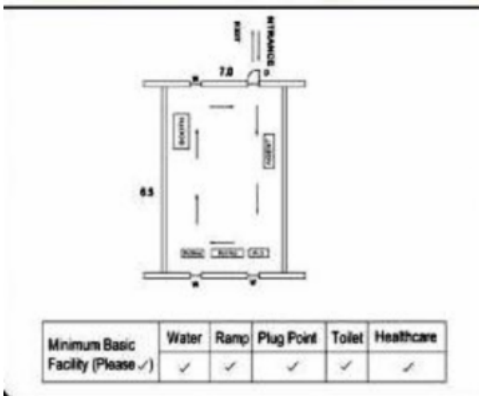

Nazri Naksha

Google Map View

Polling Station Building Front View

Polling Station Front View

Cad View

Key MAP View