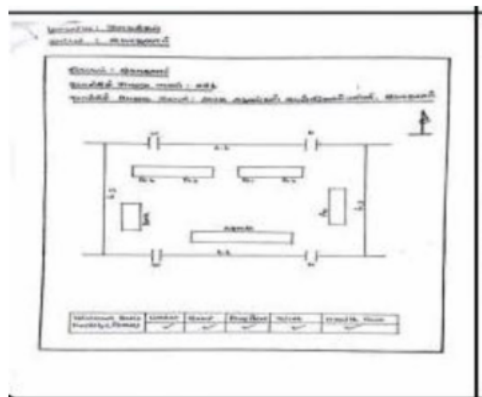

Nazri Naksha

Google Map View

Polling Station Building Front View

Polling Station Front View

Cad View

Key MAP View