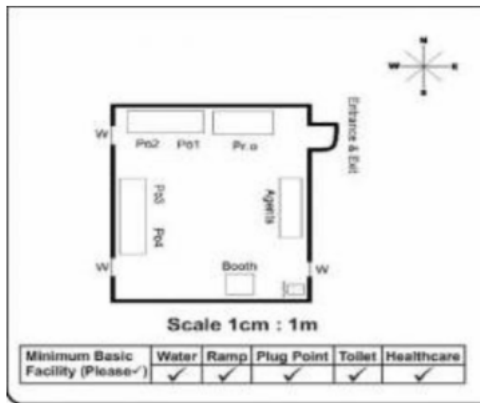

Nazri Naksha

Google Map View

Polling Station Building Front View

Polling Station Front View

Cad View

Key MAP View