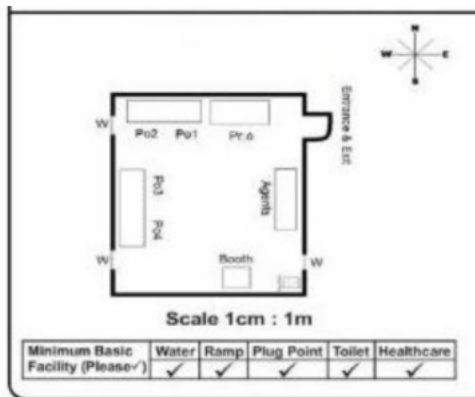

Nazri Naksha

Google Map View

Polling Station Building Front View

Polling Station Front View

Cad View

Key MAP View