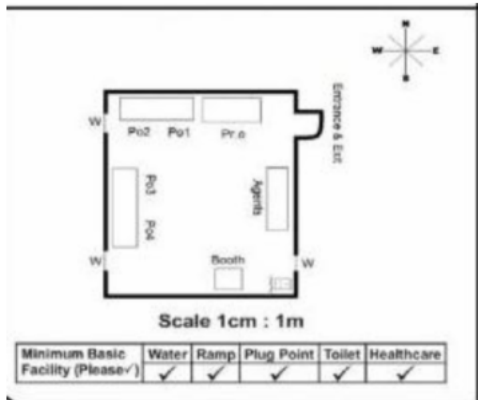

Nazri Naksha

Google Map View

Polling Station Building Front View

Polling Station Front View

Cad View

Key MAP View