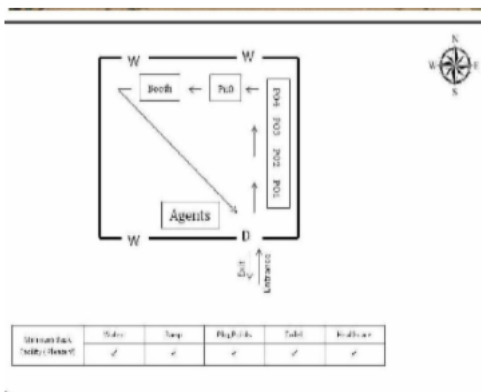

Nazri Naksha

Google Map View

Polling Station Building Front View

Polling Station Front View

Cad View

Key MAP View