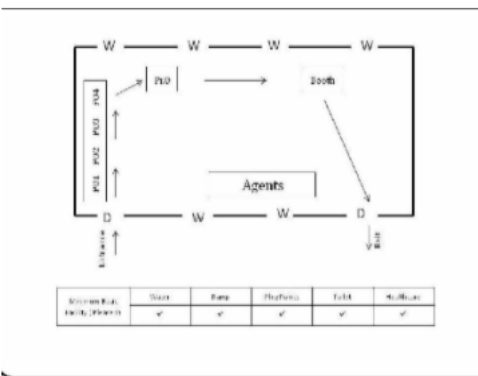

Nazri Naksha

Google Map View

Polling Station Building Front View

Polling Station Front View

Cad View

Key MAP View